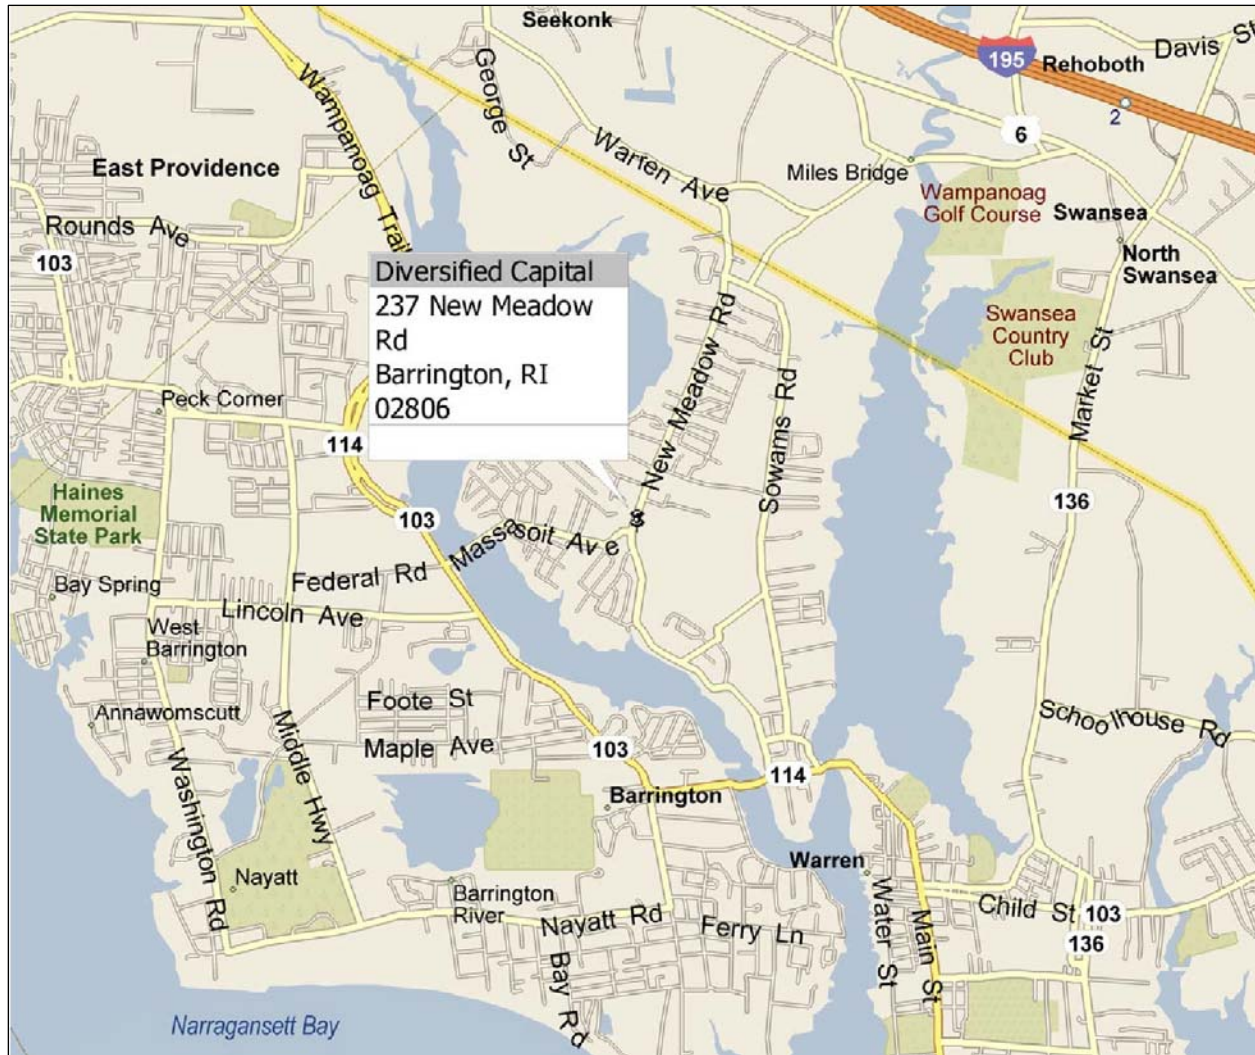

Directions to Diversified Capital Corp.

Diversified Capital is located at the intersection of Massasoit Ave. and New Meadow Road. Use the Avery-Smith Insurance entrance.

To park, go down the right side of DeStefano Auto Service, turn left and park along the tree line behind the abutting building. Diversified Capital is located on the 2nd floor.